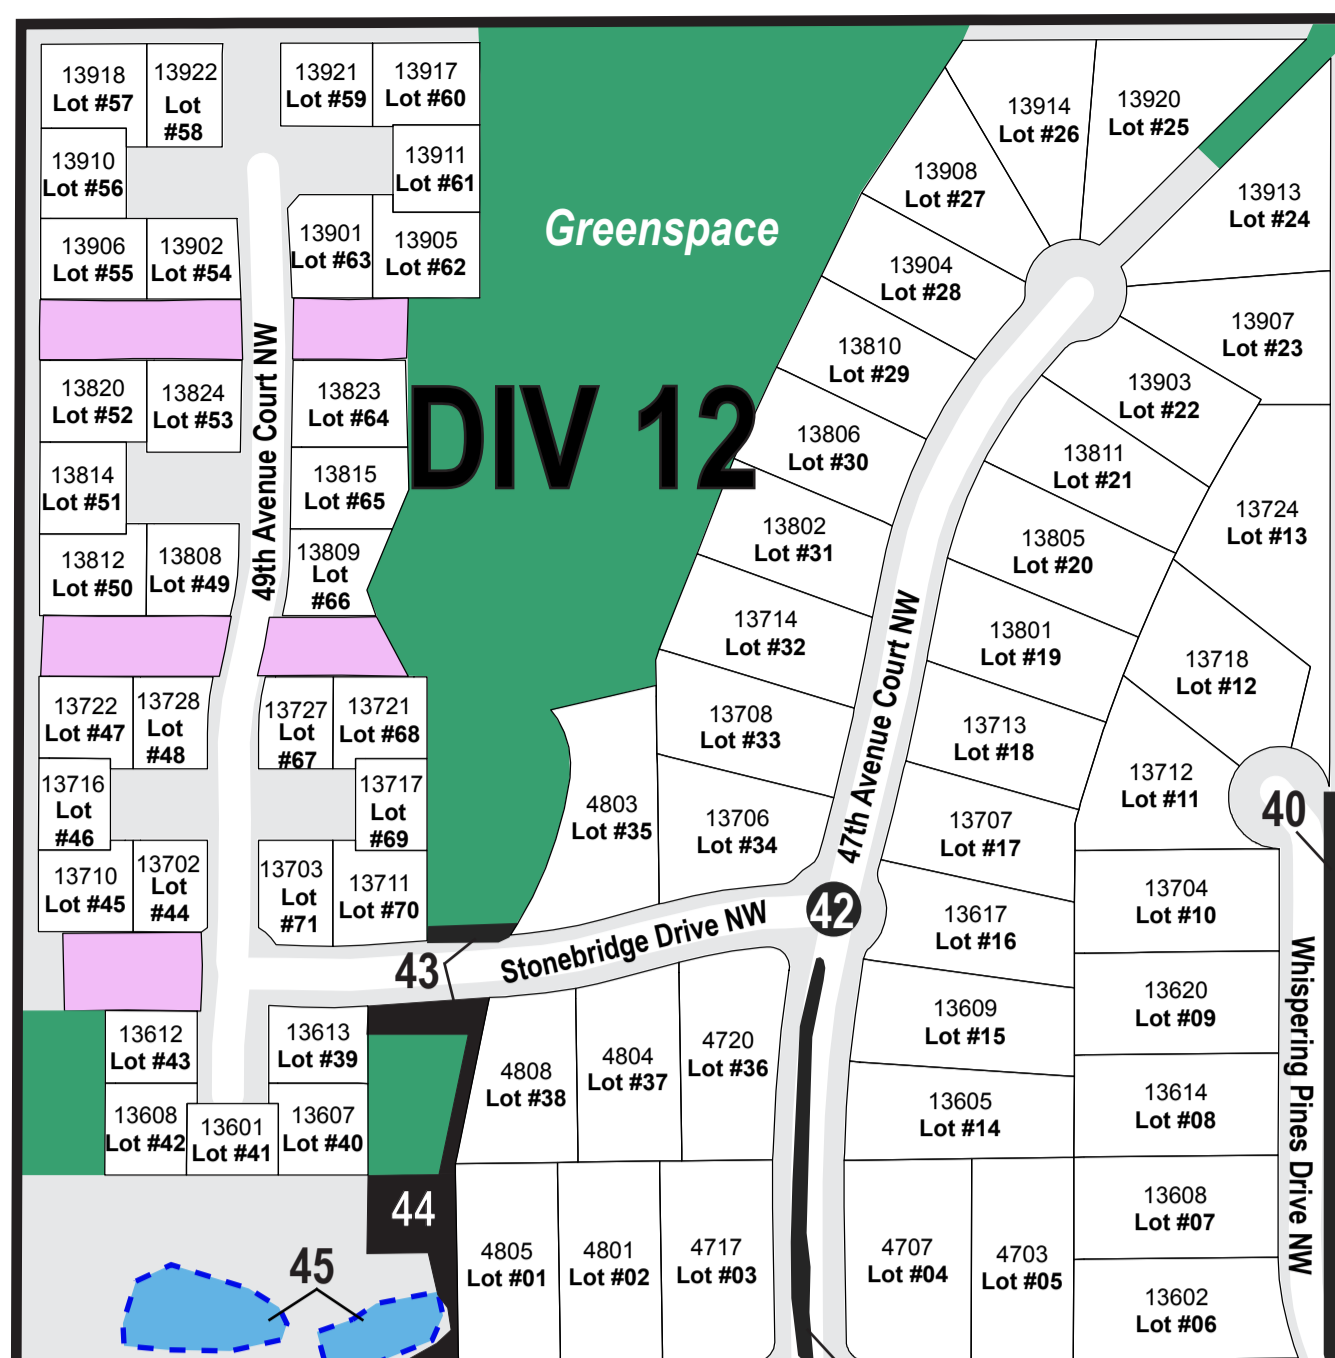

CANTERWOOD HOME OWNERS ASSOCIATION

Legend

	Canterwood HOA		Residential Parcel
	Greenspace & Wetlands		Street Address
	Private HOA		Lot #
	Retention Pond		HOA Grounds
	Canterwood G&CC		Unit ID