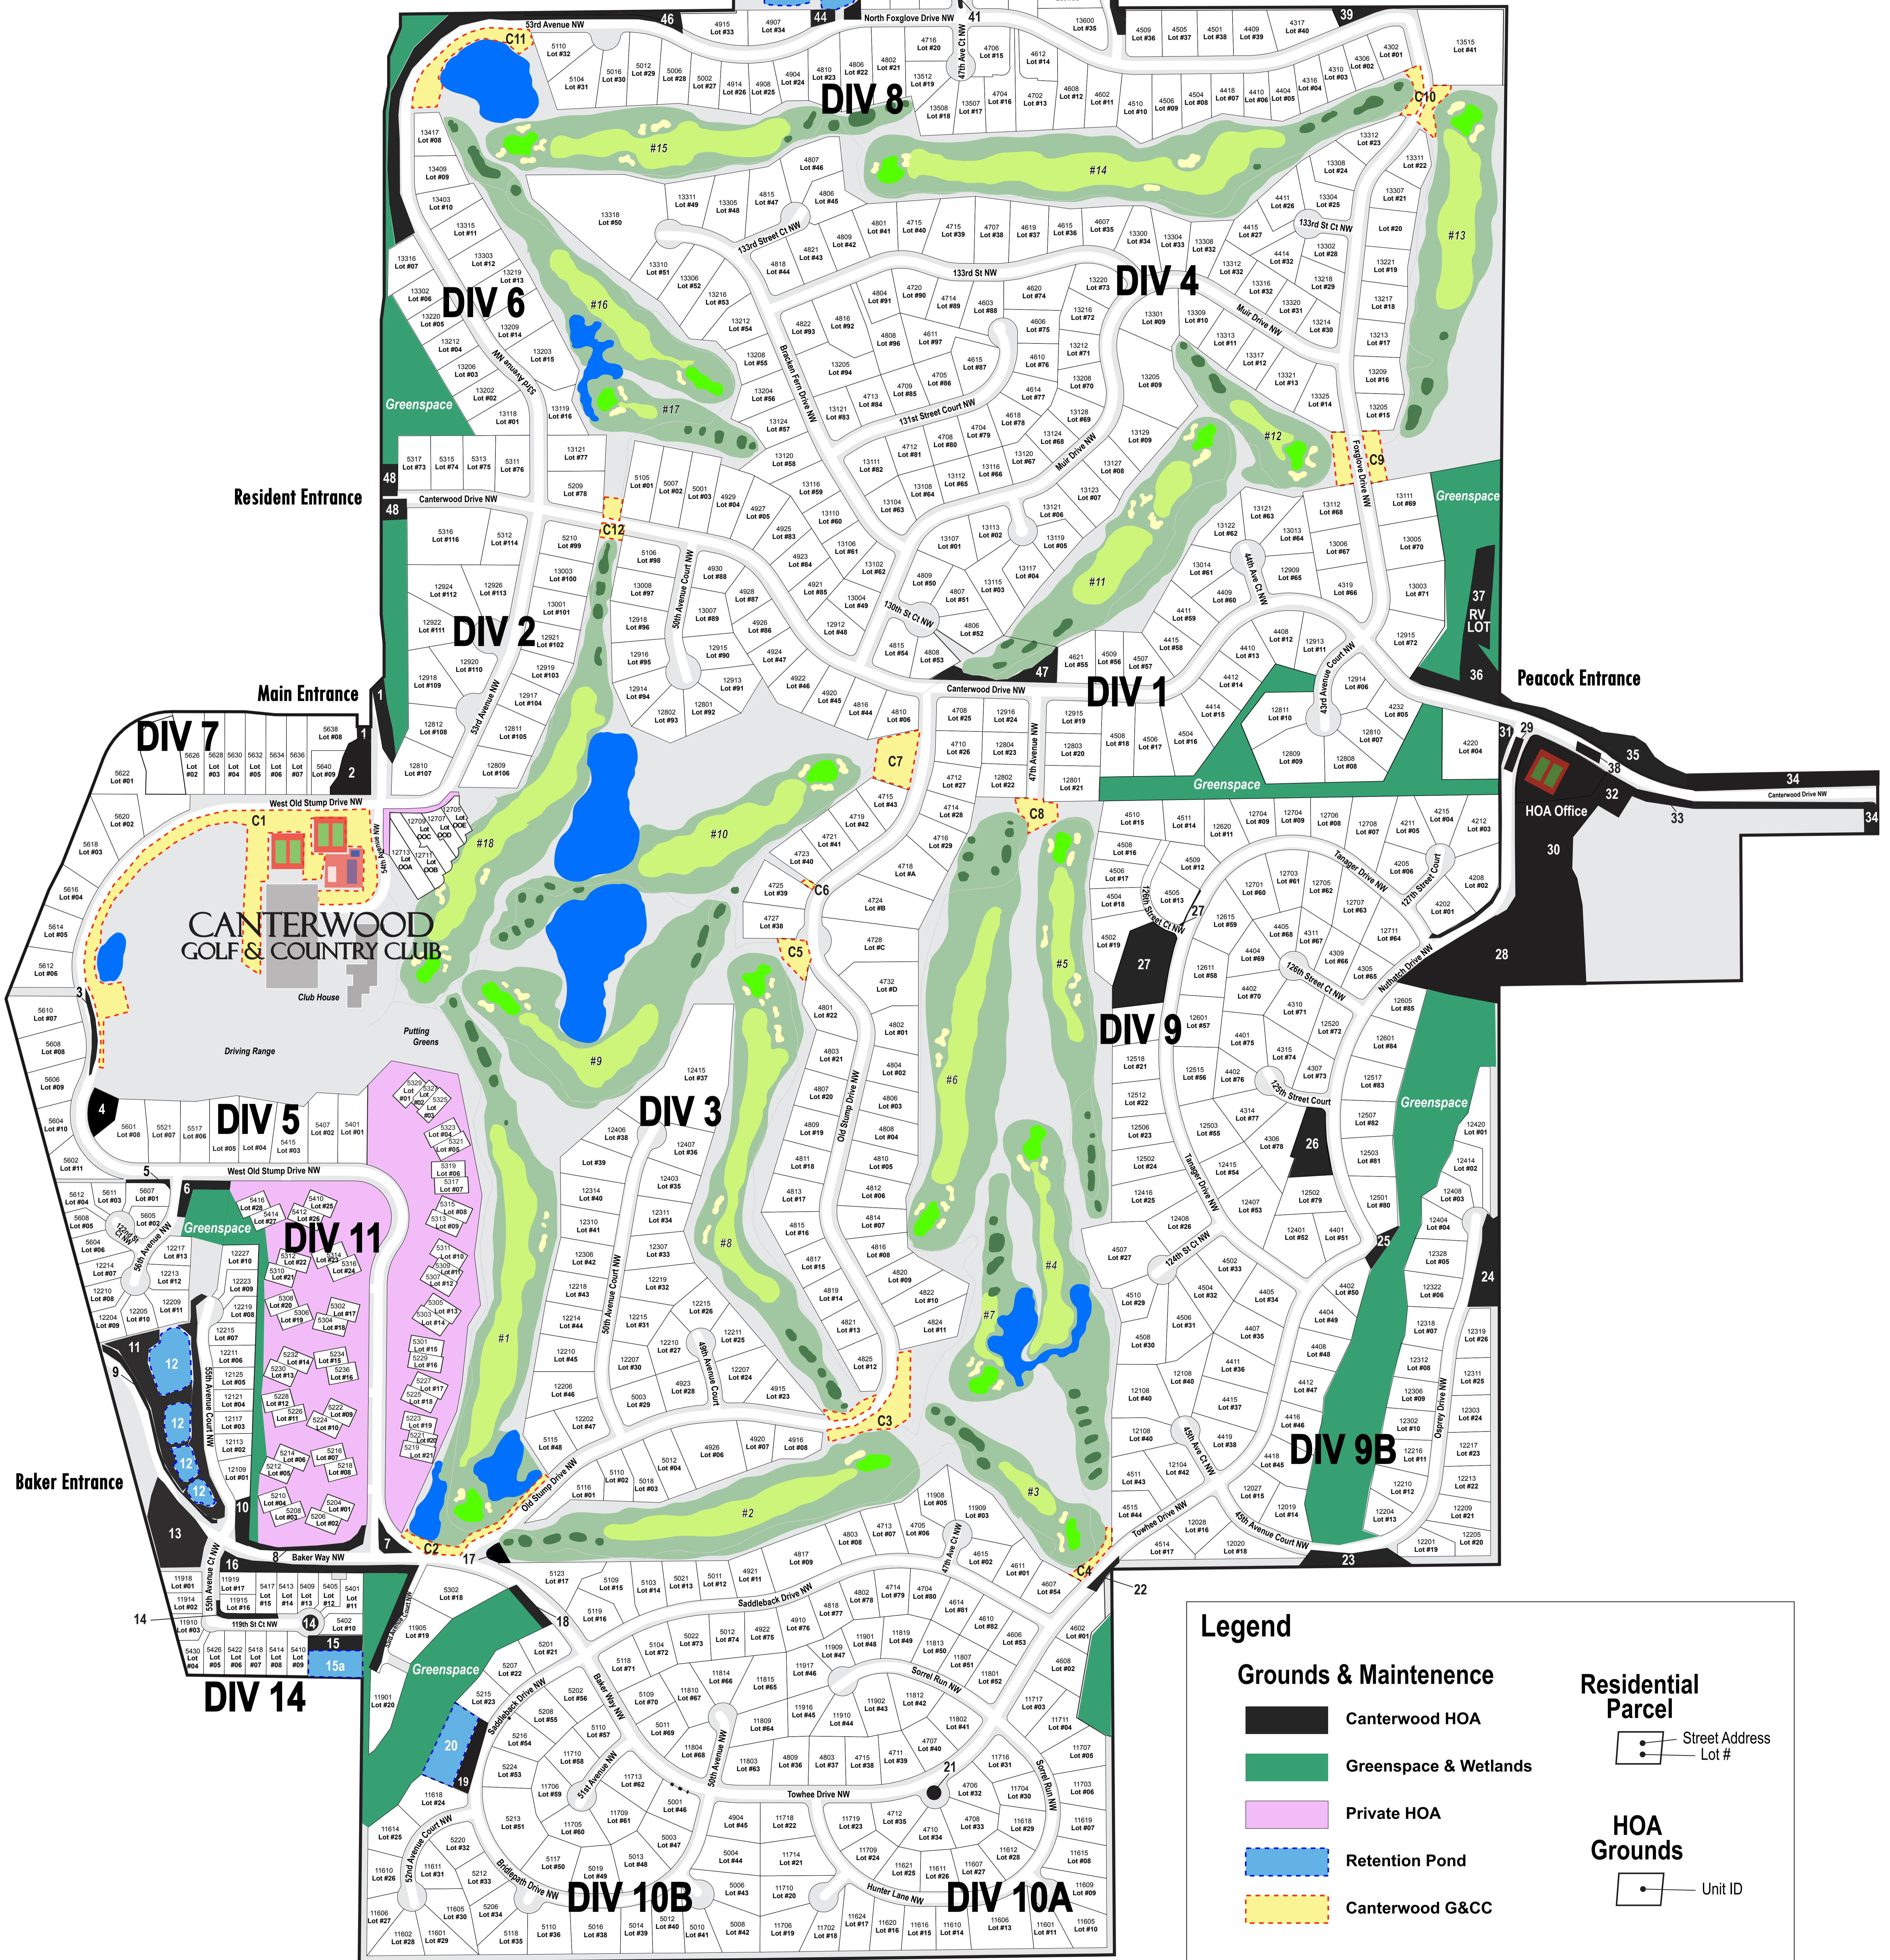

CANTERWOOD HOME OWNERS ASSOCIATION

Legend

	Canterwood HOA		Residential Parcel
	Greenspace & Wetlands		Street Address
	Private HOA		Lot #
	Retention Pond		HOA Grounds
	Canterwood G&CC		Unit ID